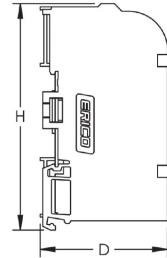

ELIT TD-100-125AL

Technical description

Advantages:

Product name/ Art.nr/ GTIN	ELIT TD-100-125AL/ 20400054/ 7070810011568
According to:	---
Height	50 Millimetre
Width	147 Millimetre
Depth	90 Millimetre
Max. rated current	125 Ampere
Number of poles	4
Conductor cross section flexible (fine-strand) with cable end sleeve	10 - 35 Square millimetre
Number of clamp positions per pole	10