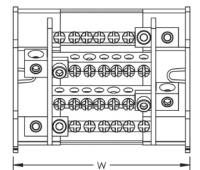

ELIT TD-100-125AL

Technical description

Advantages:

Product name/ Art.nr/ GTIN	ELIT TD-100-125AL/ 20400054/ 7070810011568
According to:	---
Height	50 Millimetre
Width	147 Millimetre
Depth	90 Millimetre
Max. rated current	125 Ampere
Number of poles	4
Conductor cross section flexible (fine-strand) with cable end sleeve	10 - 35 Square millimetre
Number of clamp positions per pole	10